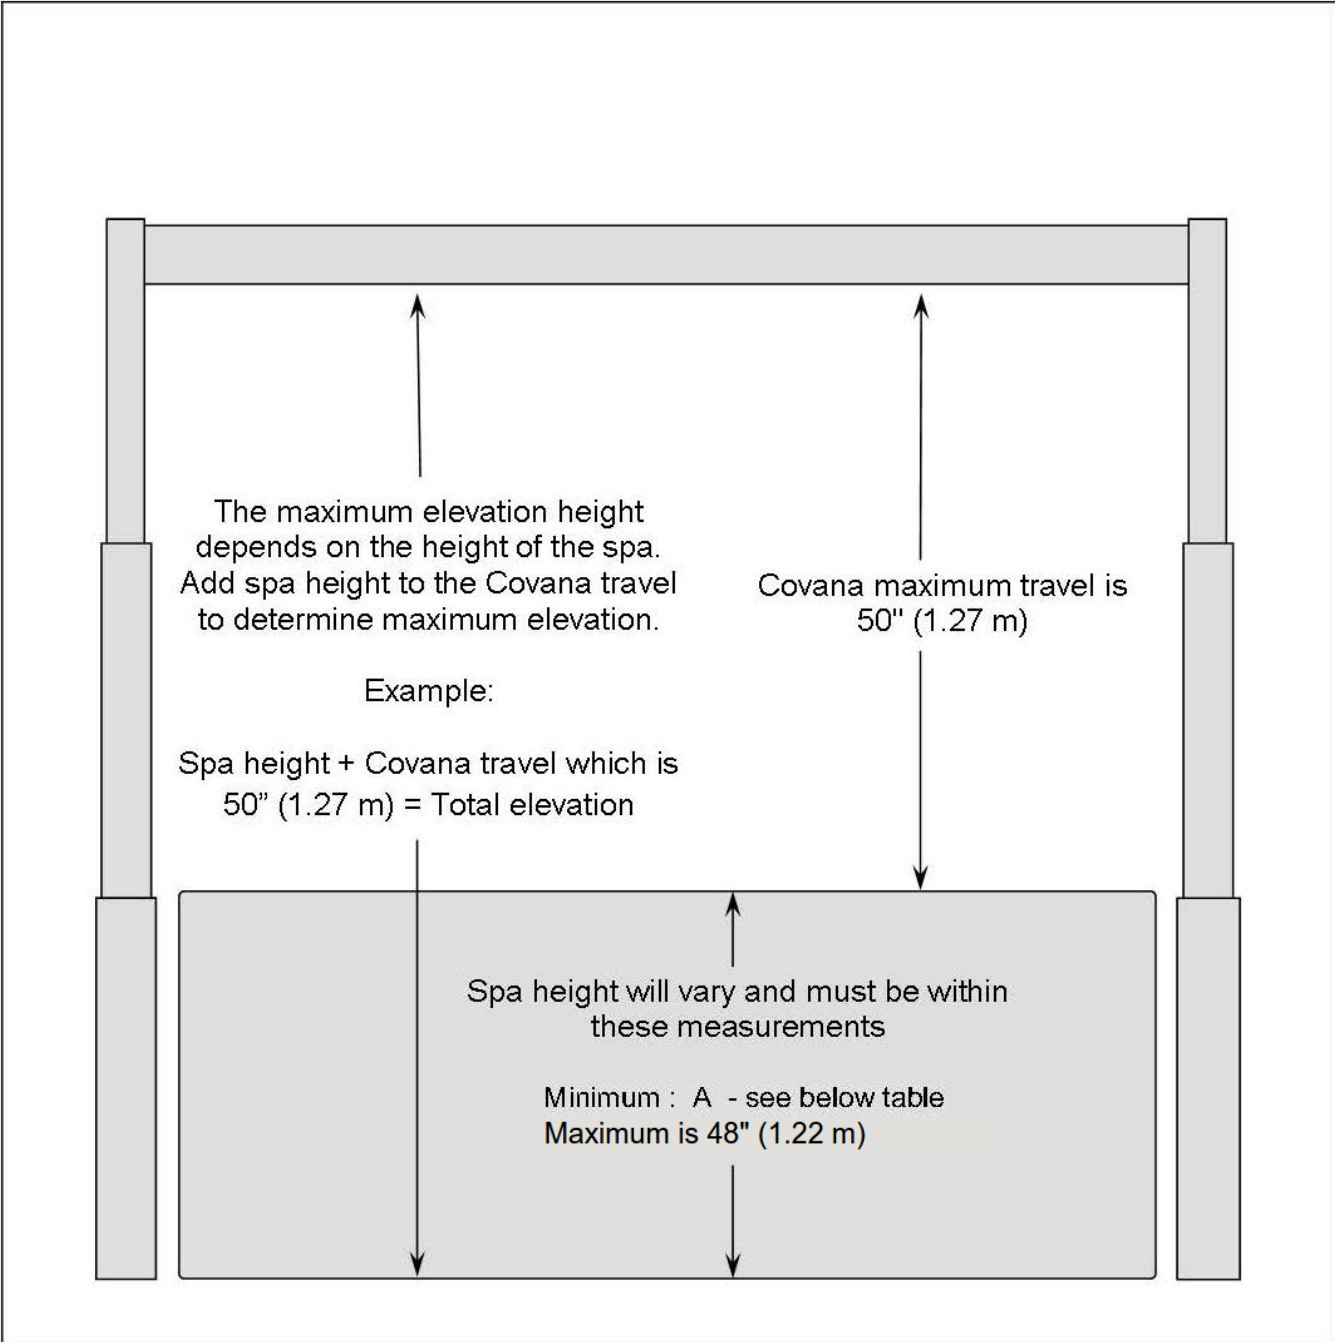

SIDE ELEVATION DIMENSIONS

Covana Evolution - Side Elevation Dimensions

Model	A - min.
8'	34" (86cm)
9' to 11'	38" (96cm)